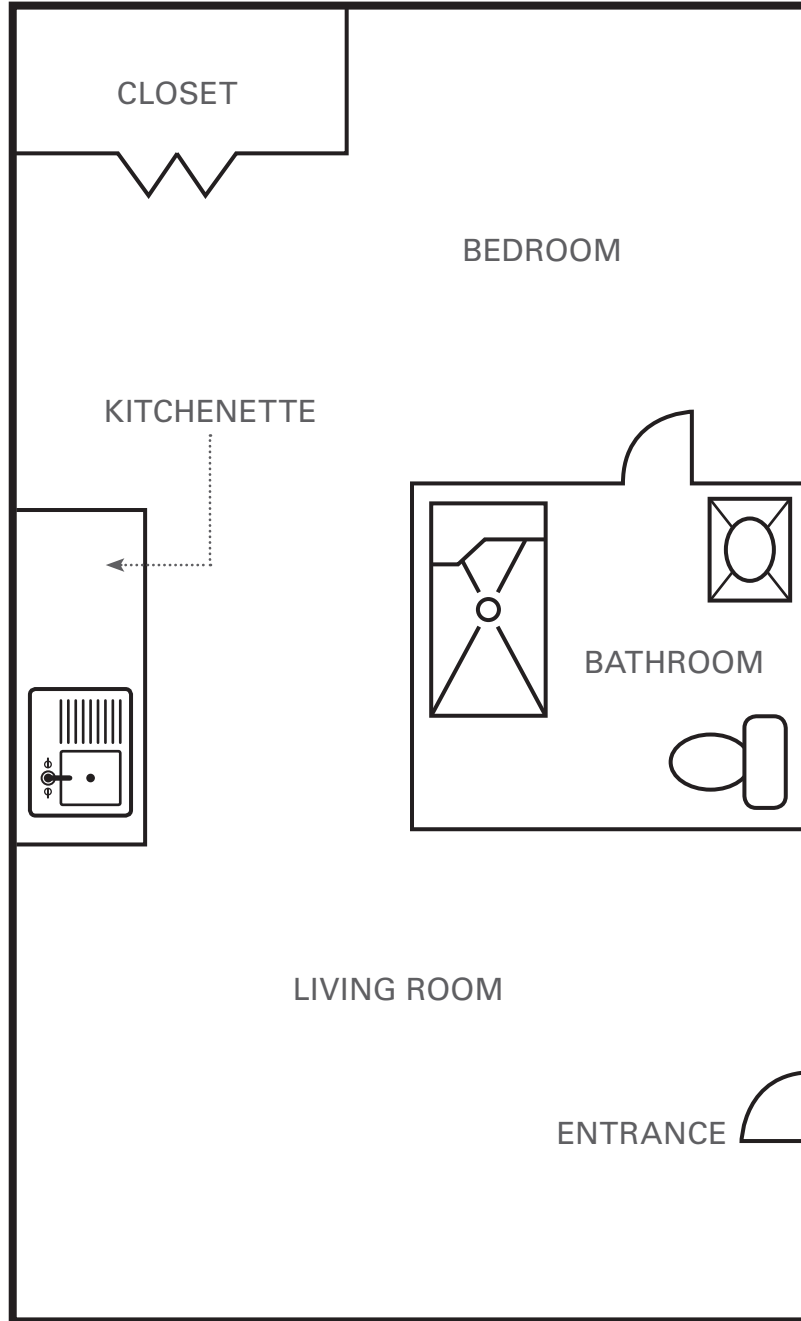

FLOOR PLANS

Westminster Place *of Oakmont*

One Bedroom

388-391 SQUARE FEET (Not to scale)

OakmontSrCare.org
412.826.6088