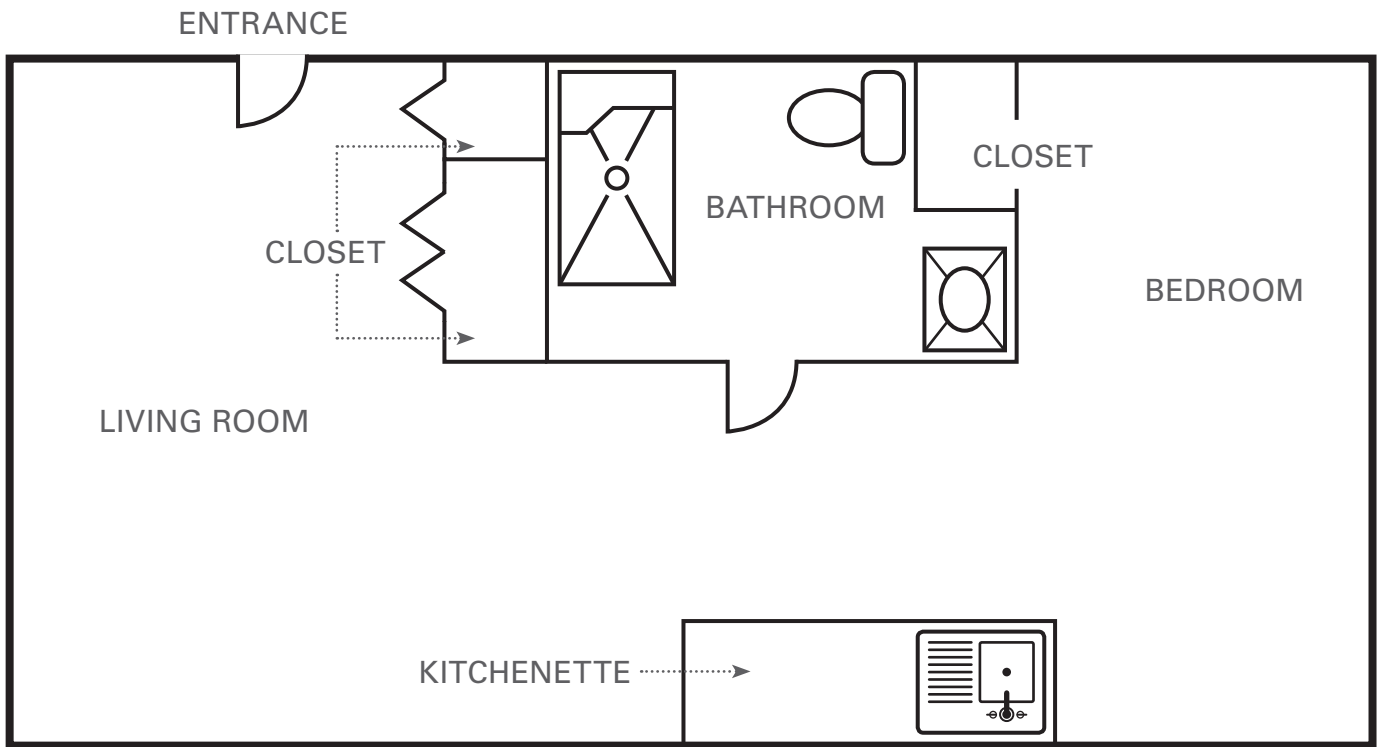

FLOOR PLANS

Westminster Place of Oakmont

One Bedroom Grand #2

472-580 SQUARE FEET (Not to scale)

OakmontSrCare.org
412.826.6088